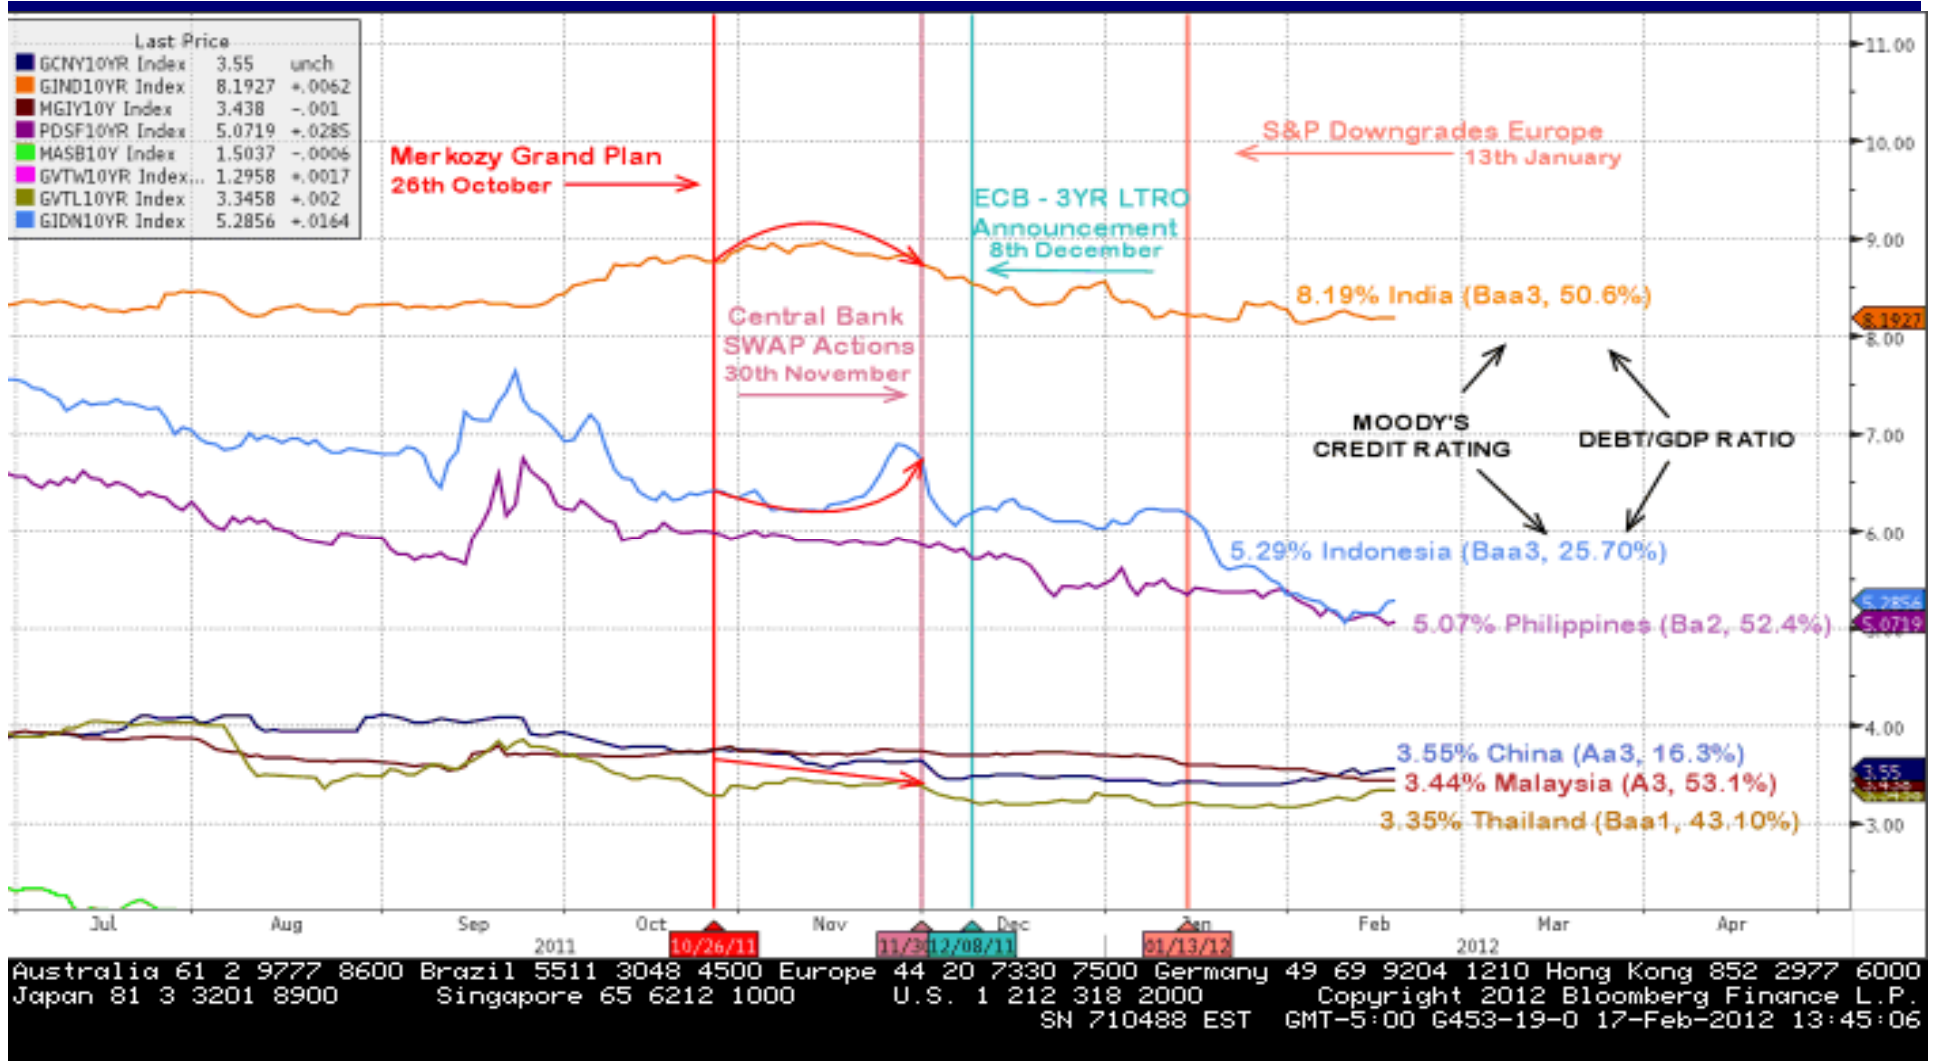

10YR Benchmark Government Bond Interest Rate Asia

Sources: Bloomberg/ www.CIA.gov / Erwan Mahe, Thaler's Corner

Updated: 2/17/12

Florida Office
One Sarasota Tower
2 N. Tamiami Trail, Suite 303
Sarasota, FL 34236

New Jersey Office
614 E. Landis Avenue
Vineland, NJ 08360

(800) 257-7013