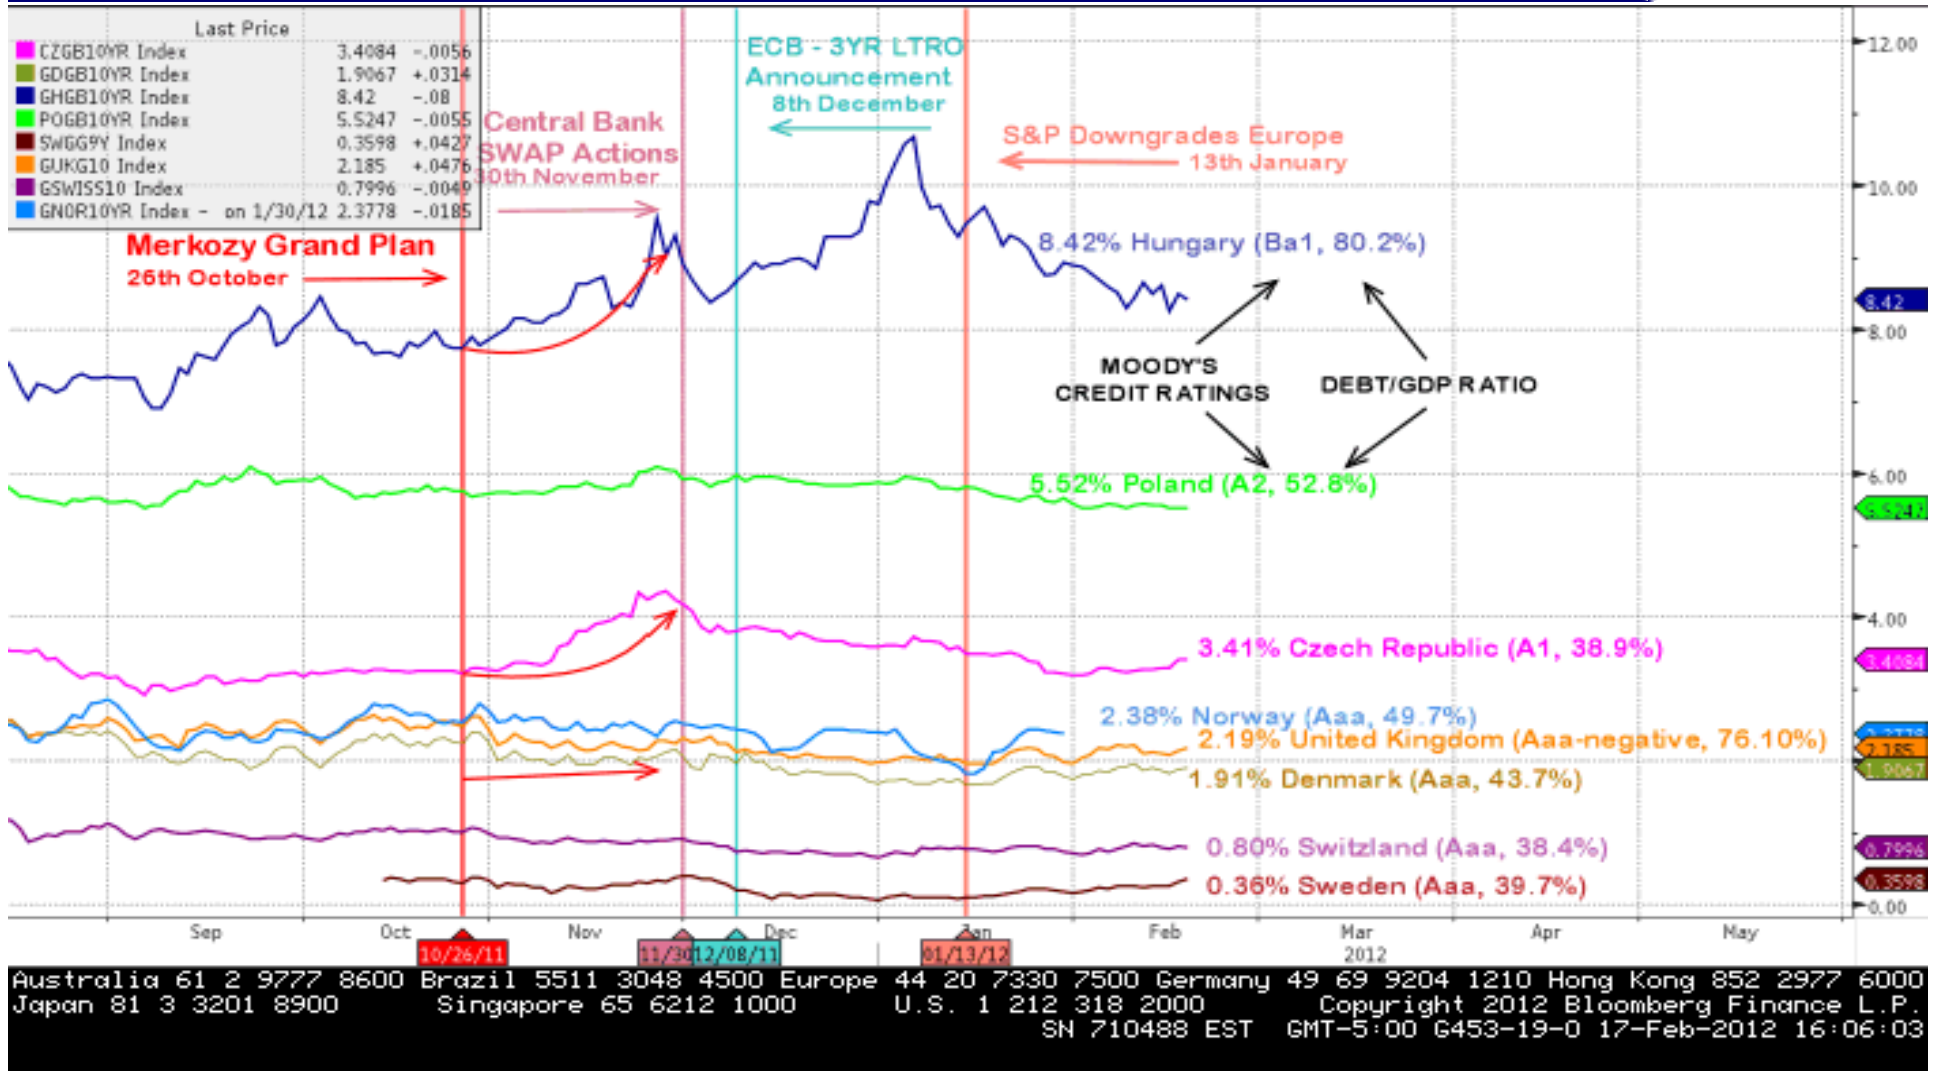

10YR Benchmark Government Bond Interest Rate Non-Euro Zone Europe

Sources: Bloomberg/ www.CIA.gov / Erwan Mahe, Thaler's Corner

Updated: 2/17/12

Florida Office
One Sarasota Tower
2 N. Tamiami Trail, Suite 303
Sarasota, FL 34236

New Jersey Office
614 E. Landis Avenue
Vineland, NJ 08360

(800) 257-7013