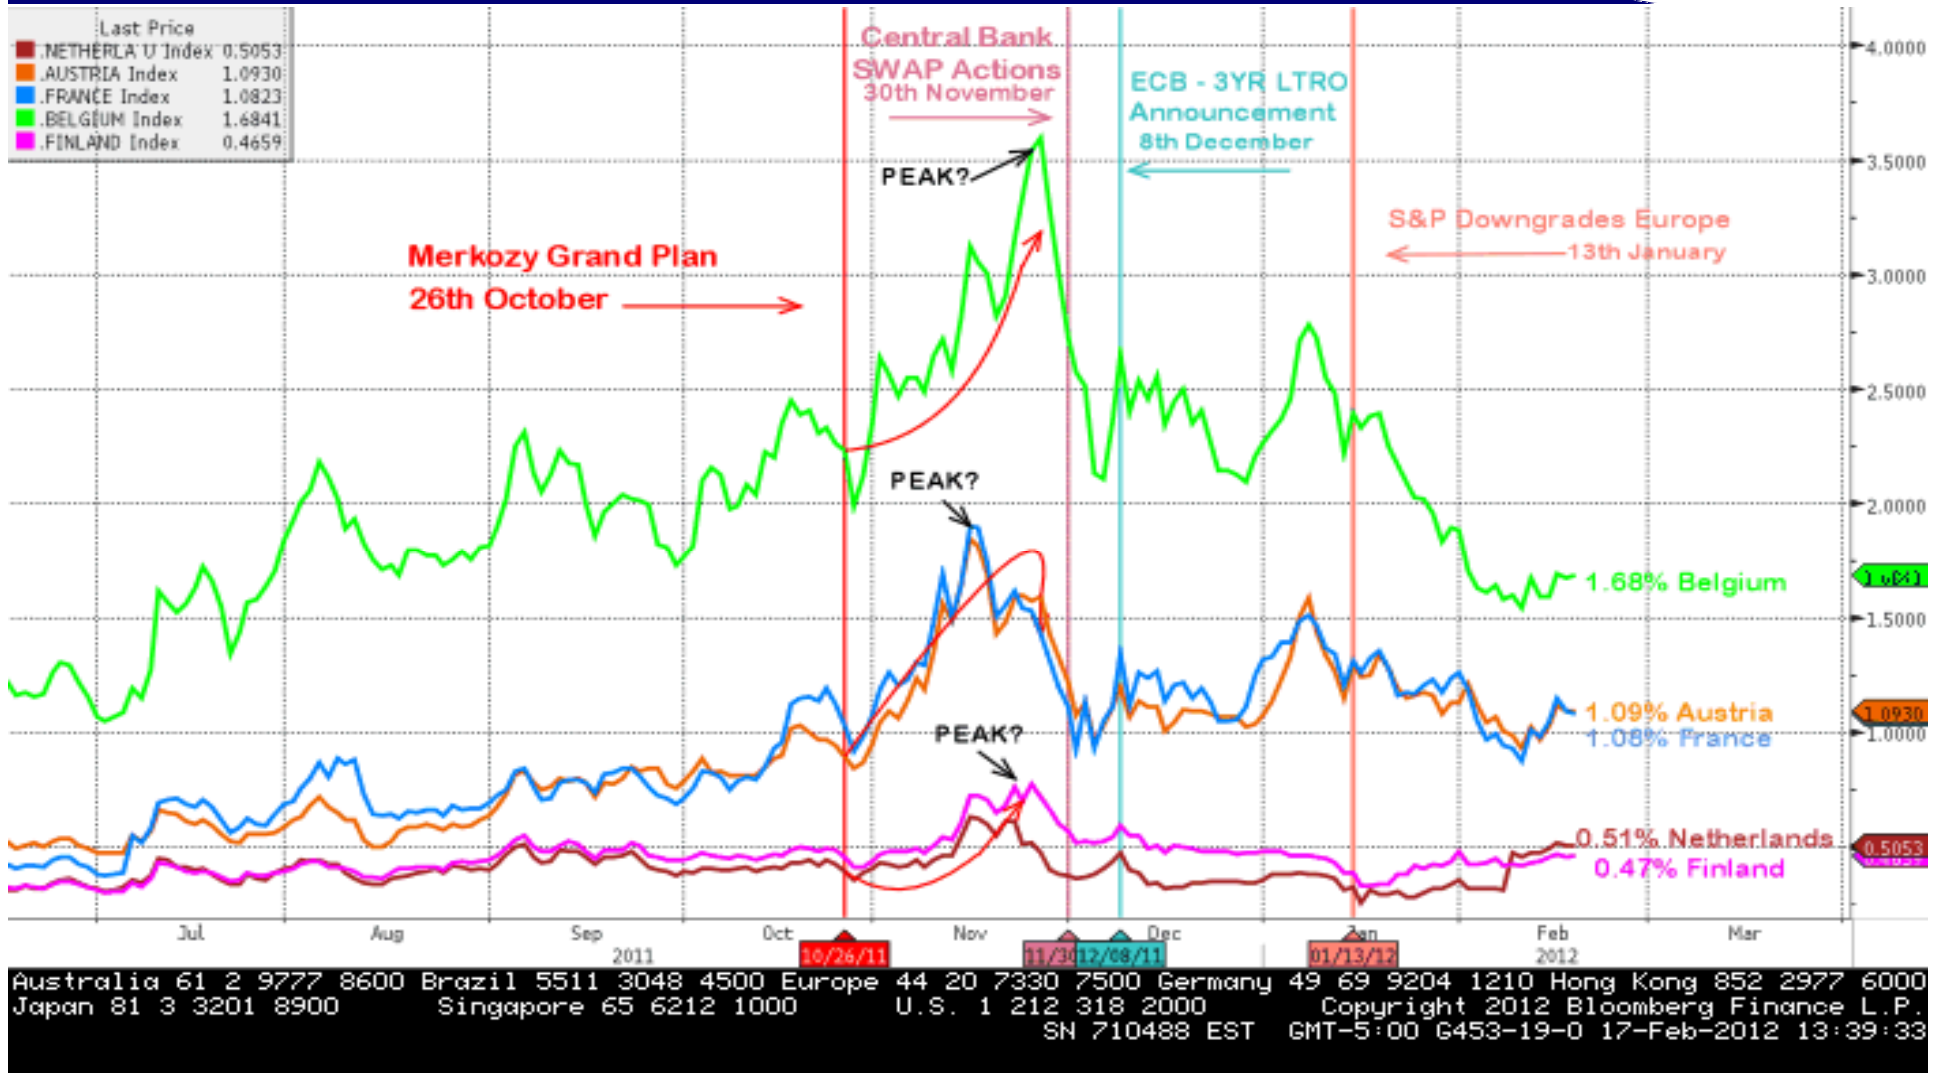

Good Guy Spreads vs. Germany

Sources: Bloomberg/ www.CIA.gov / Erwan Mahe, Thaler's Corner

Updated: 2/17/12

Florida Office
One Sarasota Tower
2 N. Tamiami Trail, Suite 303
Sarasota, FL 34236

New Jersey Office
614 E. Landis Avenue
Vineland, NJ 08360

(800) 257-7013