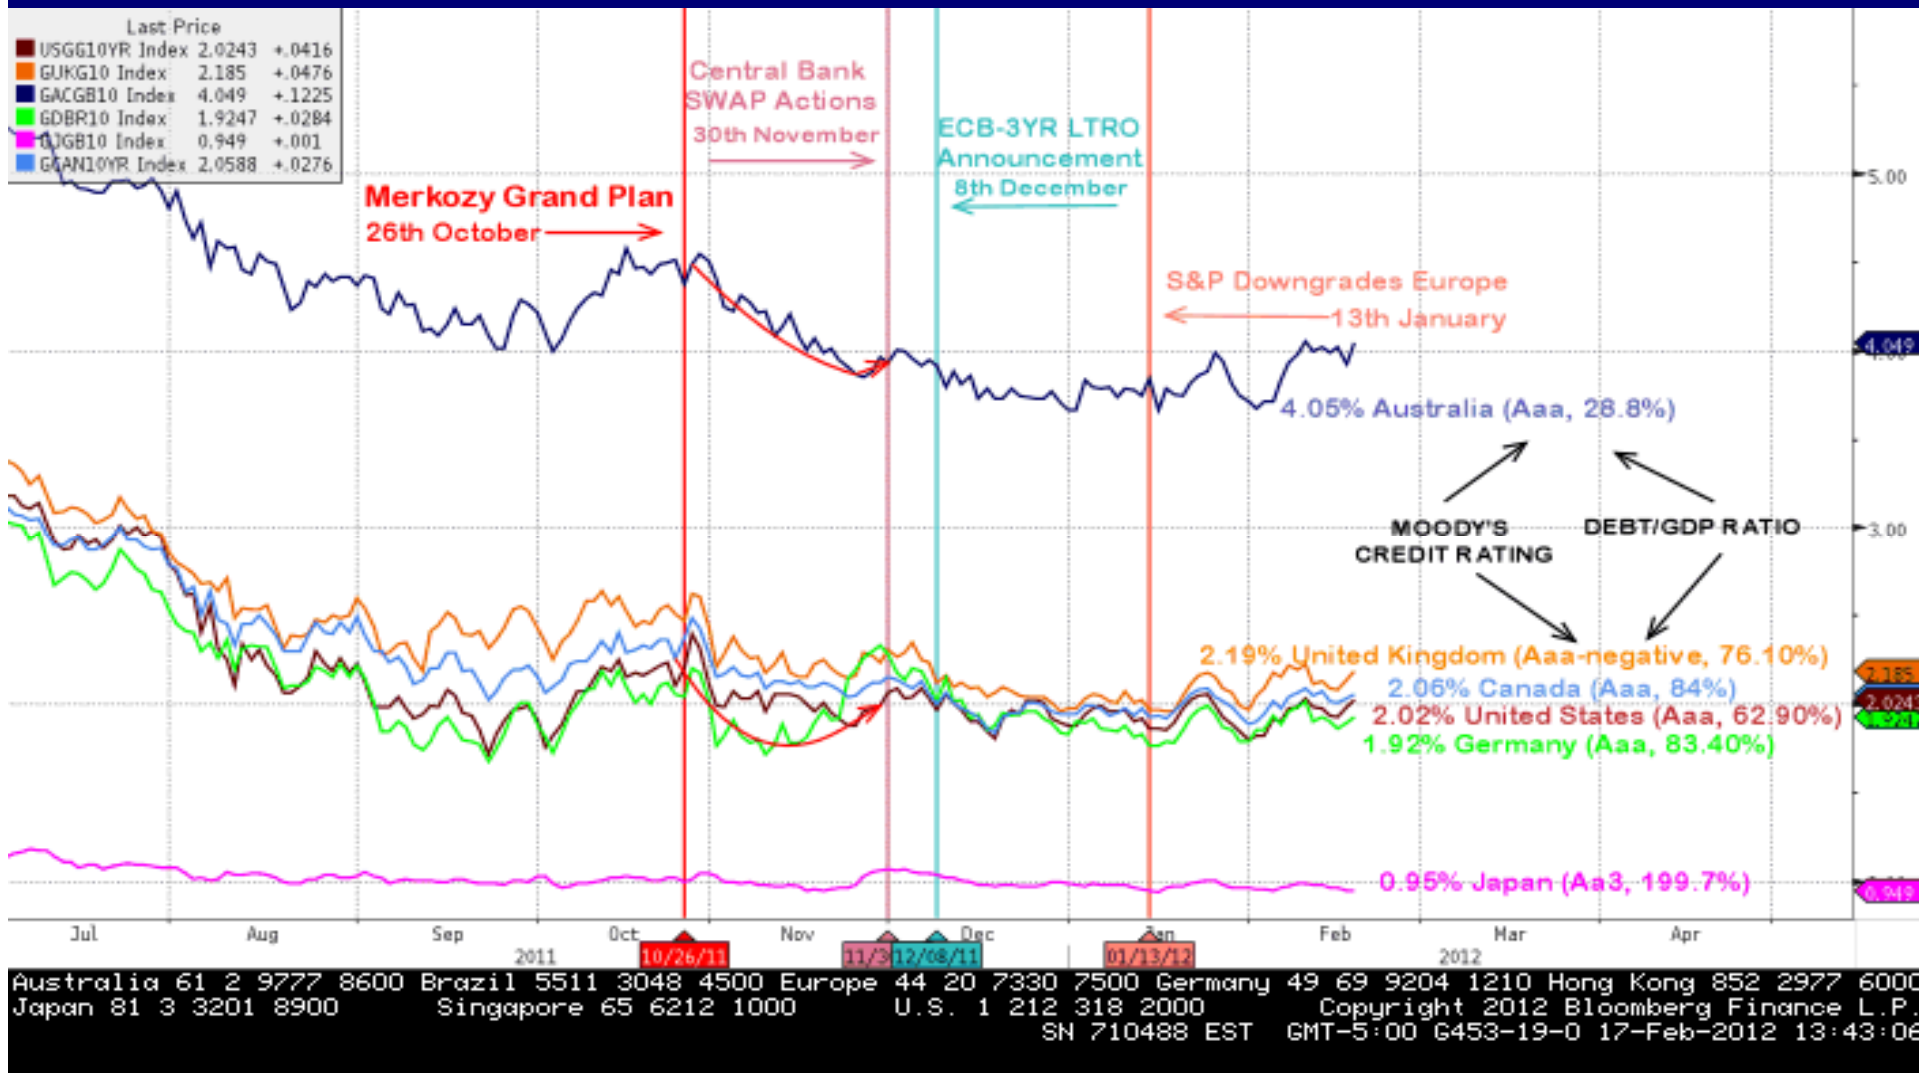

(800) 257-7013

10YR Benchmark Government Bond Interest Rate Selected World Good Guys

Sources: Bloomberg/ www.CIA.gov / Erwan Mahe, Thaler's Corner

Updated: 2/17/12

Florida Office
One Sarasota Tower
2 N. Tamiami Trail, Suite 303
Sarasota, FL 34236