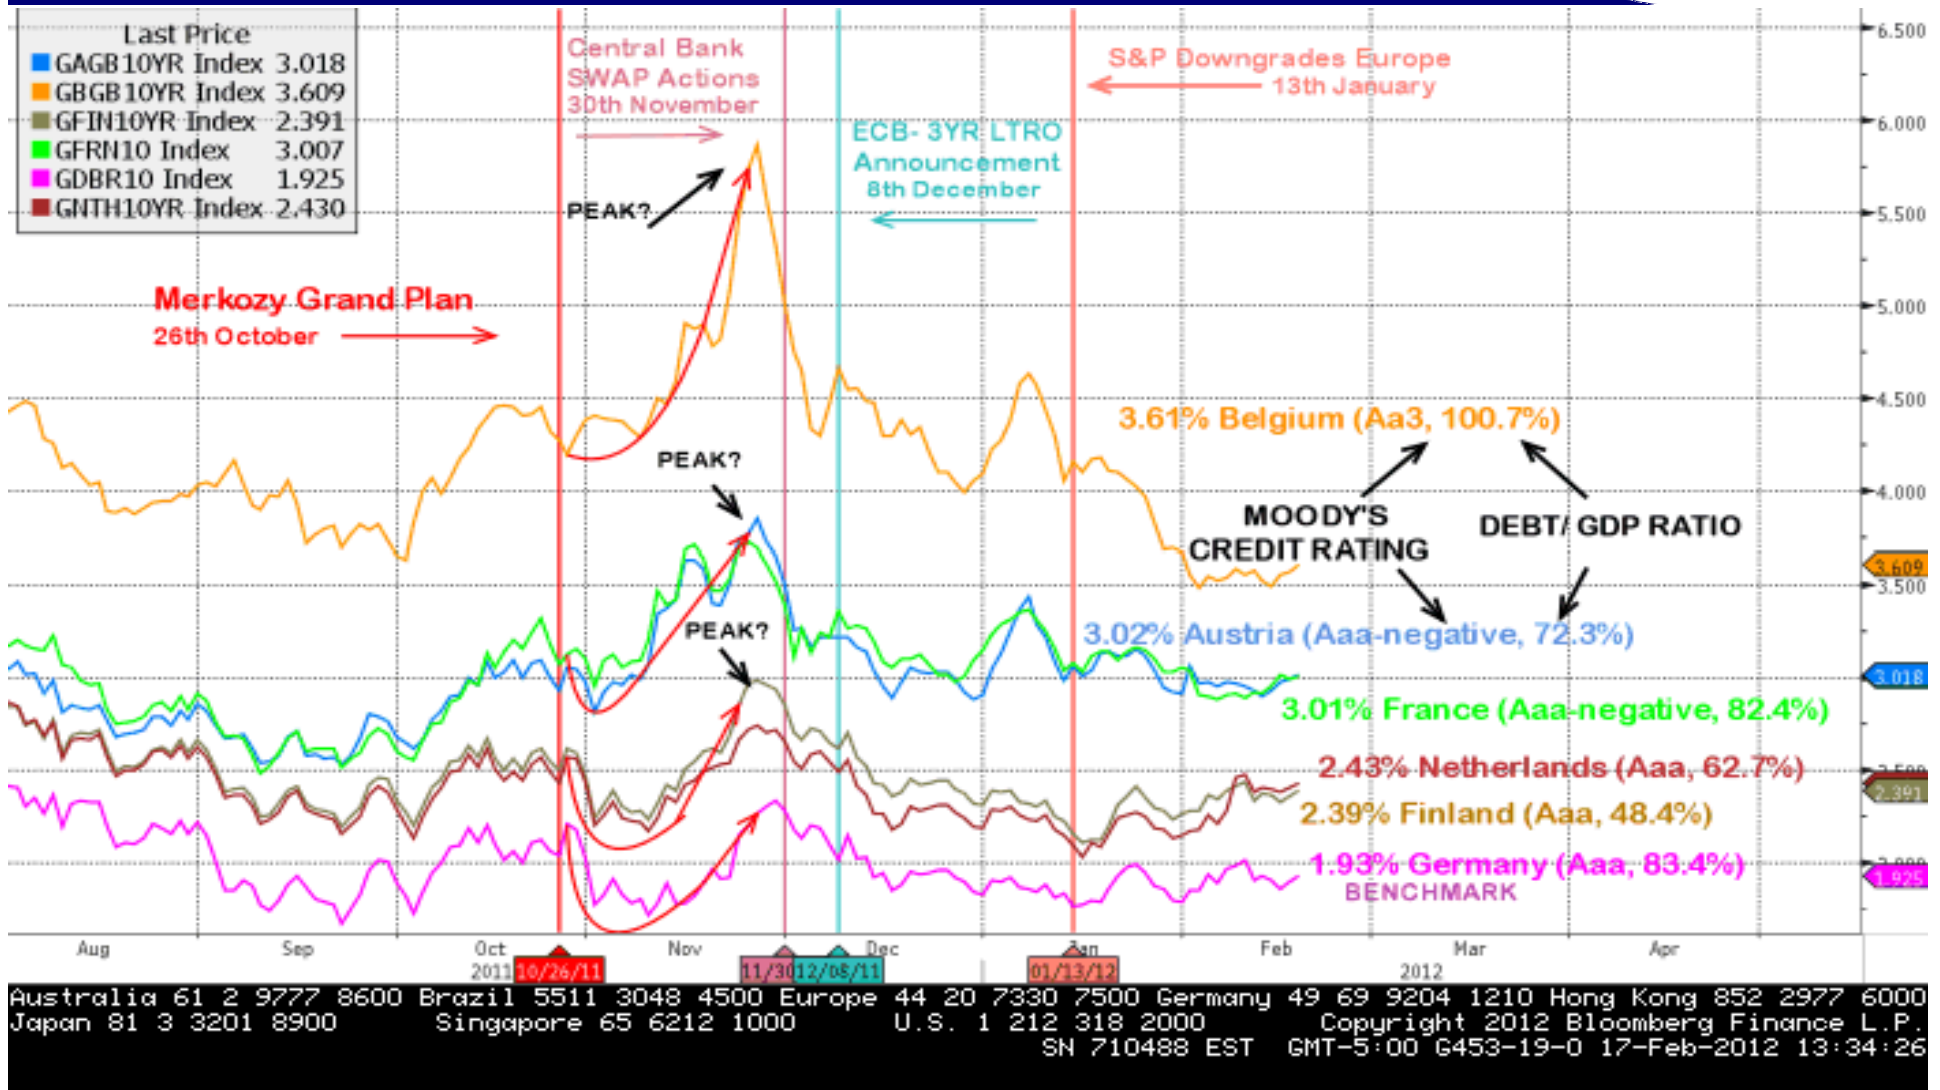

10YR Benchmark Government Bond Interest Rate Good Guys

Sources: Bloomberg/ www.CIA.gov / Erwan Mahe, Thaler's Corner

Updated: 2/17/12

Florida Office
One Sarasota Tower
2 N. Tamiami Trail, Suite 303
Sarasota, FL 34236