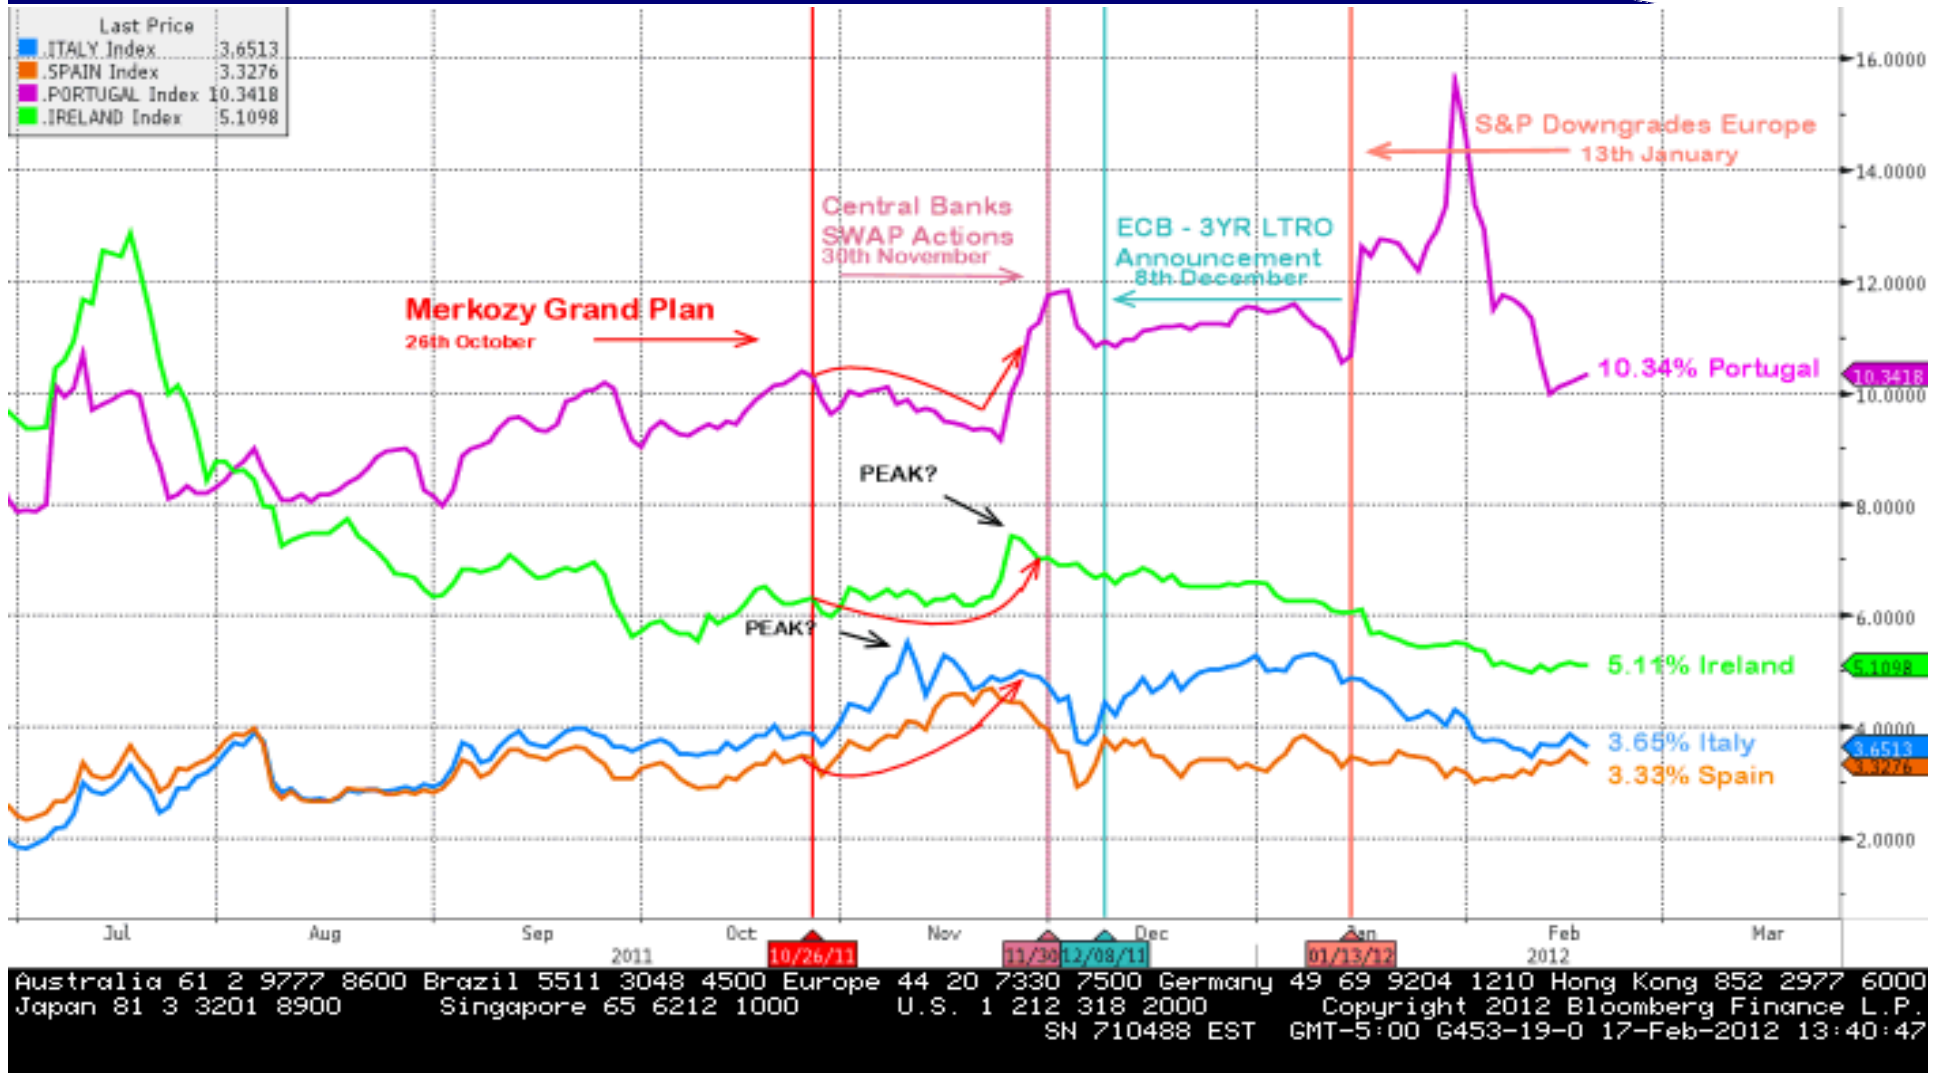

Bad Guy Spreads vs. Germany

Sources: Bloomberg/ www.CIA.gov / Erwan Mahe, Thaler's Corner

Updated: 2/17/12

Florida Office
One Sarasota Tower
2 N. Tamiami Trail, Suite 303
Sarasota, FL 34236

New Jersey Office
614 E. Landis Avenue
Vineland, NJ 08360

(800) 257-7013