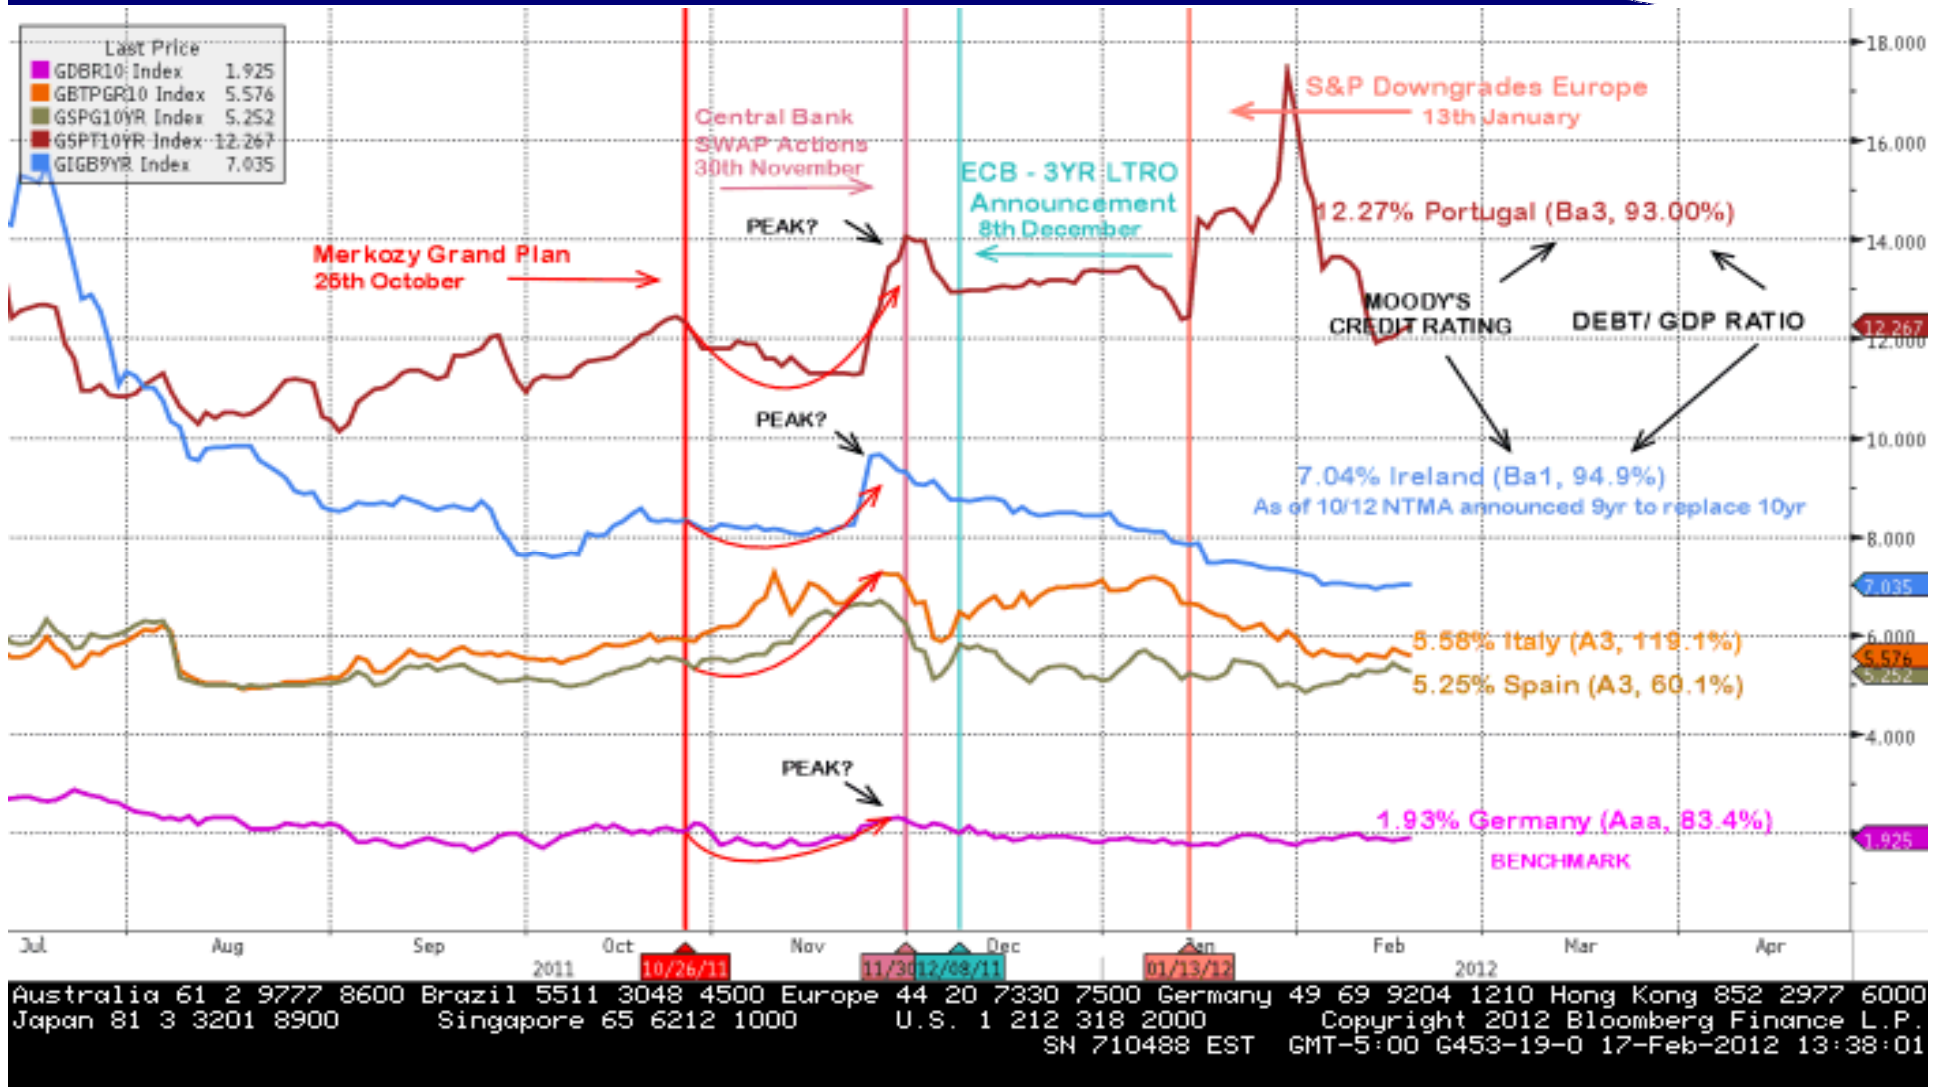

10YR Benchmark Government Bond Interest Rate Bad Guys

Sources: Bloomberg/ www.CIA.gov / Erwan Mahe, Thaler's Corner

Updated: 2/17/12

Florida Office
One Sarasota Tower
2 N. Tamiami Trail, Suite 303
Sarasota, FL 34236

New Jersey Office
614 E. Landis Avenue
Vineland, NJ 08360

(800) 257-7013